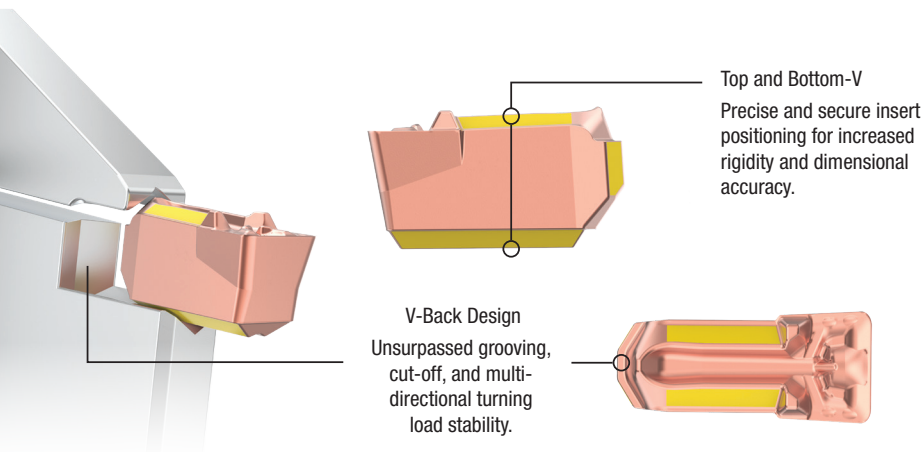

Materials

P M K N S

Applications

Cut-Off

O.D. Deep Grooving

**BEYOND™ EVOLUTION™
CUT-OFF
$127.71**

***Buy a Beyond Evolution cut-off blade
and 10 inserts for $127.71**

Beyond Evolution

PROMOTION		BLADE INCLUDED					INSERTS INCLUDED					PRICE
Order #	Catalog #	Qty	MM#	Cat #	Width	Height	Qty	MM#	Cat #	Grade	CAD	
6960197	BE01 PROMO	1	5941709	EVBSN26J0230	2	26	10	5533082	EC020M02N00CF02	KCU25	$127.71	
6960198	BE02 PROMO	1	5941709	EVBSN26J0230	2	26	10	5533151	EC020M02R06CF02	KCU25	$127.71	
6960199	BE03 PROMO	1	5941721	EVBSN26J0340	3	26	10	5941073	EC030M03N00CF02	KCU25	$127.71	
6960200	BE04 PROMO	1	5941721	EVBSN26J0340	3	26	10	5941075	EC030M03R06CF02	KCU25	$127.71	
6960321	BE05 PROMO	1	5941723	EVBSN26J0440	4	26	10	5941076	EC040M04N00CF02	KCU25	$127.71	
6960322	BE06 PROMO	1	5941723	EVBSN26J0440	4	26	10	5941078	EC040M04R06CF02	KCU25	$127.71	
6960323	BE07 PROMO	1	5941724	EVBSN32M0250	2	32	10	5533082	EC020M02N00CF02	KCU25	$127.71	
6960324	BE08 PROMO	1	5941724	EVBSN32M0250	2	32	10	5533151	EC020M02R06CF02	KCU25	$127.71	
6960325	BE09 PROMO	1	5941725	EVBSN32M0350	3	32	10	5941073	EC030M03N00CF02	KCU25	$127.71	
6960326	BE10 PROMO	1	5941725	EVBSN32M0350	3	32	10	5941075	EC030M03R06CF02	KCU25	$127.71	
6960327	BE11 PROMO	1	5941726	EVBSN32M0450	4	32	10	5941076	EC040M04N00CF02	KCU25	$127.71	
6960328	BE12 PROMO	1	5941726	EVBSN32M0450	4	32	10	5941078	EC040M04R06CF02	KCU25	$127.71	

* Returns will be refunded at promotional order price.